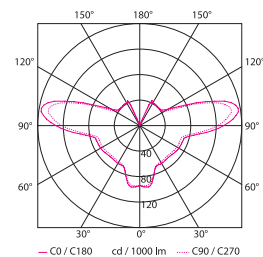

CROSSLIGHT white