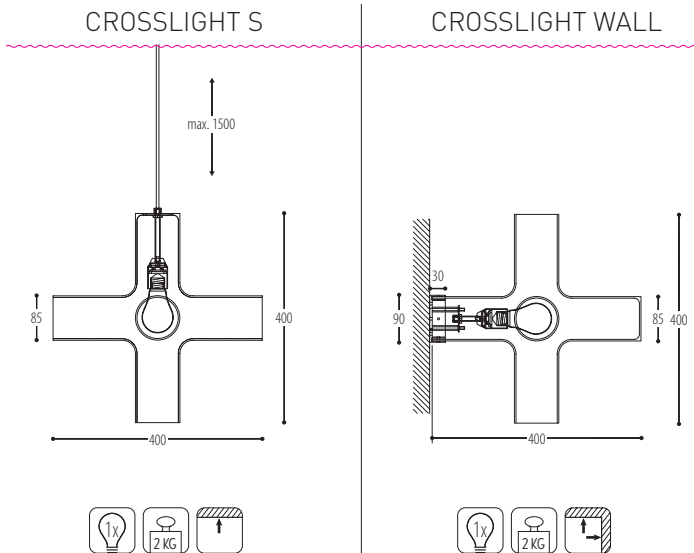

CROSSLIGHT

design Jan Melis & Ben Oostrum for Dark

reddot design award
winner 2003

USA 2004

- White
- Orange
- Red

- A60 (MAX 60 W) / E27
- QA60 (MAX 42 W) / E27
- TCA-SE (MAX 11 W) / E27
- LED (MAX 7 W) / E27

Efficiency factor: 80,3%

DARK® <<<

www.dark.be

Dark nv
Beversesteenweg 565 - 8800 Roeselare - Belgium
tel +32(0)51/25.25.55 - fax +32(0)51/25.25.56
e-mail info@dark.be