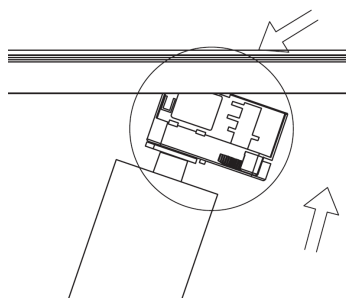

TRACK MOUNTING