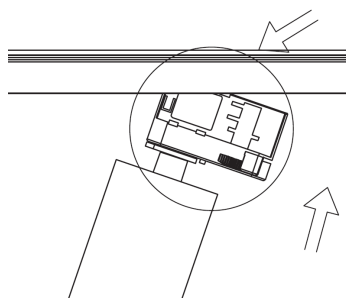

Colours

white/white

white/gold

black/black

black/gold

TRACK MOUNTING

FIXTURE DIMENSIONS

DLS LIGHTING