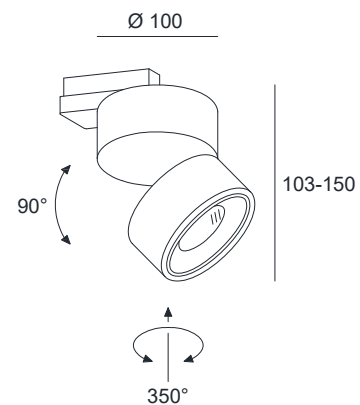

***DLS**
LIGHTING

CLIPPO P3 14W LED

SPECIFICATIONS

MOUNTING		TRACK
POWER	[W]	14
LAMP		built-in LED
LUMINOUS FLUX*	[lm]	1310 / 1375
LIGHT COLOUR	[K]	2700 / 3000
CRI		>90
BEAM ANGLE	[°]	32 (default)
AVERAGE LIFETIME	[h]	L80/B50.000
LUMINOUS EFFICACY	[lm/W]	98
POWER SUPPLY	[V] [A]	220-240V AC 50/60 Hz
LED-DRIVER		INCLUDED
DIMMING		PHASE DIM
THROUGH-WIRING		YES
MATERIAL		ALUMINUM
INGRESS PROTECTION		IP20
PROTECTION CLASS		I
NET WEIGHT	[kg]	0,73
GROSS WEIGHT	[kg]	0,76
COLOUR (HOUSING)		WHITE ~RAL9003
COLOUR (HOUSING)		BLACK ~RAL9005

LIGHT DISTRIBUTION

32°

*Luminous flux values are nominal LED data at a operating temperature of 25° C

OPTIONS / OPTIONAL ACCESSORIES

REFLECTOR	[°]	15 / 48
LENS	[°]	18
HONEY COMB LOUVER		BLACK
ANTI GLARE RING		GOLD

Colours

white/white

white/gold

black/black

black/gold

TRACK MOUNTING

FIXTURE DIMENSIONS

DLS LIGHTING