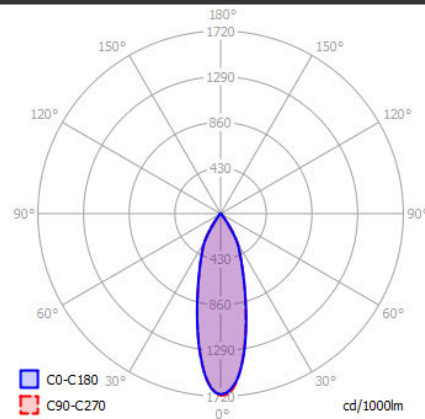

CLIPPO P3 13W LED DIM TO WARM

SPECIFICATIONS

MOUNTING		TRACK
POWER	[W]	13
LAMP		built-in LED
LUMINOUS FLUX*	[lm]	120-1100
LIGHT COLOUR	[K]	1910-3000
CRI		>90
BEAM ANGLE	[°]	33 (default)
AVERAGE LIFETIME	[h]	L80/B50.000
LUMINOUS EFFICACY	[lm/W]	84
POWER SUPPLY	[V] [A]	220-240V AC 50/60 Hz
LED-DRIVER		INCLUDED
DIMMING		PHASE DIM
THROUGH-WIRING		YES
MATERIAL		ALUMINUM
INGRESS PROTECTION		IP20
PROTECTION CLASS		I
NET WEIGHT	[kg]	0,73
GROSS WEIGHT	[kg]	0,76
COLOUR (HOUSING)		WHITE ~RAL9003
COLOUR (HOUSING)		BLACK ~RAL9005

LIGHT DISTRIBUTION

33°

*Luminous flux values are nominal LED data at a operating temperature of 25° C

OPTIONS / OPTIONAL ACCESSORIES

REFLECTOR	[°]	24 / 50
HONEY COMB LOUVER		BLACK
ANTI GLARE RING		GOLD

Colours

***DLS**
LIGHTING

CLIPPO P3 14W LED

SPECIFICATIONS

MOUNTING		TRACK
POWER	[W]	14
LAMP		built-in LED
LUMINOUS FLUX*	[lm]	1310 / 1375
LIGHT COLOUR	[K]	2700 / 3000
CRI		>90
BEAM ANGLE	[°]	32 (default)
AVERAGE LIFETIME	[h]	L80/B50.000
LUMINOUS EFFICACY	[lm/W]	98
POWER SUPPLY	[V] [A]	220-240V AC 50/60 Hz
LED-DRIVER		INCLUDED
DIMMING		PHASE DIM
THROUGH-WIRING		YES
MATERIAL		ALUMINUM
INGRESS PROTECTION		IP20
PROTECTION CLASS		I
NET WEIGHT	[kg]	0,73
GROSS WEIGHT	[kg]	0,76
COLOUR (HOUSING)		WHITE ~RAL9003
COLOUR (HOUSING)		BLACK ~RAL9005