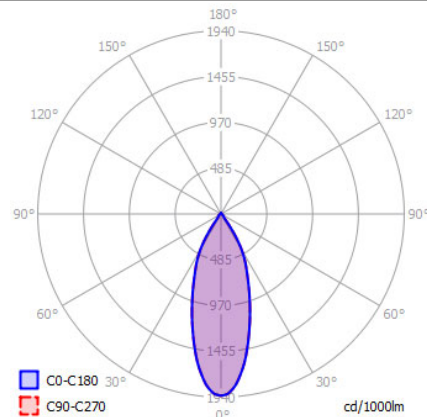

***DLS**
LIGHTING

CLIPPO P3 14W LED

SPECIFICATIONS

MOUNTING		TRACK
POWER	[W]	14
LAMP		built-in LED
LUMINOUS FLUX*	[lm]	1310 / 1375
LIGHT COLOUR	[K]	2700 / 3000
CRI		>90
BEAM ANGLE	[°]	32 (default)
AVERAGE LIFETIME	[h]	L80/B50.000
LUMINOUS EFFICACY	[lm/W]	98
POWER SUPPLY	[V] [A]	220-240V AC 50/60 Hz
LED-DRIVER		INCLUDED
DIMMING		PHASE DIM
THROUGH-WIRING		YES
MATERIAL		ALUMINUM
INGRESS PROTECTION		IP20
PROTECTION CLASS		I
NET WEIGHT	[kg]	0,73
GROSS WEIGHT	[kg]	0,76
COLOUR (HOUSING)		WHITE ~RAL9003
COLOUR (HOUSING)		BLACK ~RAL9005

LIGHT DISTRIBUTION

32°

*Luminous flux values are nominal LED data at a operating temperature of 25° C

OPTIONS / OPTIONAL ACCESSORIES

REFLECTOR	[°]	15 / 48
LENS	[°]	18
HONEY COMB LOUVER		BLACK
ANTI GLARE RING		GOLD