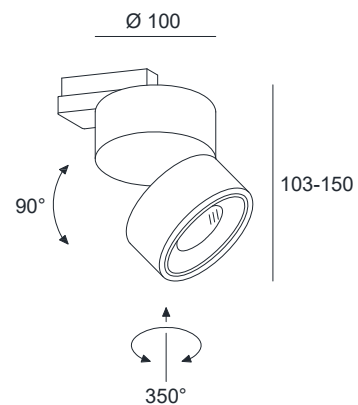

LIGHT DISTRIBUTION

33°

*Luminous flux values are nominal LED data at a operating temperature of 25° C

OPTIONS / OPTIONAL ACCESSORIES

REFLECTOR	[°]	24 / 50
HONEY COMB LOUVER		BLACK
ANTI GLARE RING		GOLD

Colours

white/white

white/gold

black/black

black/gold

TRACK MOUNTING

FIXTURE DIMENSIONS

DLS LIGHTING

www.dslighting.com

***DLS**
LIGHTING

CLIPPO P3 14W LED

SPECIFICATIONS

MOUNTING		TRACK
POWER	[W]	14
LAMP		built-in LED
LUMINOUS FLUX*	[lm]	1310 / 1375
LIGHT COLOUR	[K]	2700 / 3000
CRI		>90
BEAM ANGLE	[°]	32 (default)
AVERAGE LIFETIME	[h]	L80/B50.000
LUMINOUS EFFICACY	[lm/W]	98
POWER SUPPLY	[V] [A]	220-240V AC 50/60 Hz
LED-DRIVER		INCLUDED
DIMMING		PHASE DIM
THROUGH-WIRING		YES
MATERIAL		ALUMINUM
INGRESS PROTECTION		IP20
PROTECTION CLASS		I
NET WEIGHT	[kg]	0,73
GROSS WEIGHT	[kg]	0,76
COLOUR (HOUSING)		WHITE ~RAL9003
COLOUR (HOUSING)		BLACK ~RAL9005

LIGHT DISTRIBUTION

32°

*Luminous flux values are nominal LED data at a operating temperature of 25° C

OPTIONS / OPTIONAL ACCESSORIES

REFLECTOR	[°]	15 / 48
LENS	[°]	18
HONEY COMB LOUVER		BLACK
ANTI GLARE RING		GOLD