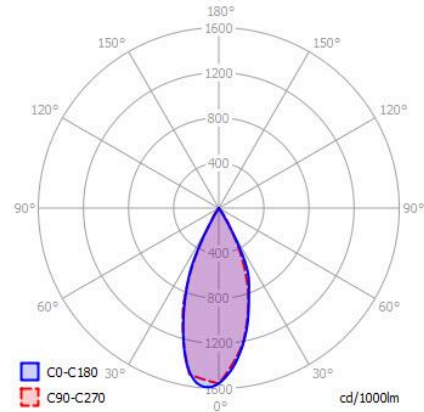

LINEA 5

SPECIFICATIONS

| | | |
|---------------------|---------|-------------------------|
| MOUNTING | | CEILING RECESSED |
| POWER | [W] | 5x2 |
| LAMP | | built-in LED |
| LUMINOUS FLUX* | [lm] | 5x180 / 5x190 |
| LIGHT COLOUR | [K] | 2700 / 3000 |
| CRI | | >95 |
| BEAM ANGLE | [°] | 48 (default) |
| AVERAGE LIFETIME | [h] | L80/B50.000 |
| LUMINOUS EFFICACY | [lm/W] | 90 |
| POWER SUPPLY | [V] [A] | 700mA CC |
| LED-DRIVER | | NOT INCLUDED |
| DIMMING | | SEE DRIVER |
| THROUGH-WIRING | | SEE DRIVER |
| MATERIAL | | ALUMINUM |
| INGRESS PROTECTION | | IP20 |
| PROTECTION CLASS | | III |
| NET WEIGHT | [kg] | 0,19 |
| GROSS WEIGHT | [kg] | 0,20 |
| COLOUR (HOUSING) | | WHITE ~RAL9003 |
| COLOUR (HOUSING) | | BLACK ~RAL9005 |
| CUT-OUT | [mm] | 141x37 |
| RECESSED DEPTH (H) | [mm] | 55 |

*Luminous flux values are nominal LED data at a operating temperature of 25° C

LIGHT DISTRIBUTION

48°

OPTIONS / OPTIONAL ACCESSORIES

12° and 34° beam angle on request

Colours

CUT OUT DIMENSIONS

FIXTURE DIMENSIONS