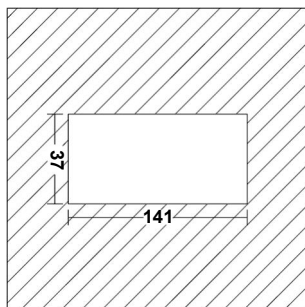

LINEA 5

SPECIFICATIONS

| | | |
|---------------------|---------|-------------------------|
| MOUNTING | | CEILING RECESSED |
| POWER | [W] | 5x2 |
| LAMP | | built-in LED |
| LUMINOUS FLUX* | [lm] | 5x180 / 5x190 |
| LIGHT COLOUR | [K] | 2700 / 3000 |
| CRI | | >95 |
| BEAM ANGLE | [°] | 48 (default) |
| AVERAGE LIFETIME | [h] | L80/B50.000 |
| LUMINOUS EFFICACY | [lm/W] | 90 |
| POWER SUPPLY | [V] [A] | 700mA CC |
| LED-DRIVER | | NOT INCLUDED |
| DIMMING | | SEE DRIVER |
| THROUGH-WIRING | | SEE DRIVER |
| MATERIAL | | ALUMINUM |
| INGRESS PROTECTION | | IP20 |
| PROTECTION CLASS | | III |
| NET WEIGHT | [kg] | 0,19 |
| GROSS WEIGHT | [kg] | 0,20 |
| COLOUR (HOUSING) | | WHITE ~RAL9003 |
| COLOUR (HOUSING) | | BLACK ~RAL9005 |
| CUT-OUT | [mm] | 141x37 |
| RECESSED DEPTH (H) | [mm] | 55 |

*Luminous flux values are nominal LED data at a operating temperature of 25° C

LIGHT DISTRIBUTION

48°

OPTIONS / OPTIONAL ACCESSORIES

12° and 34° beam angle on request

Colours

CUT OUT DIMENSIONS

FIXTURE DIMENSIONS