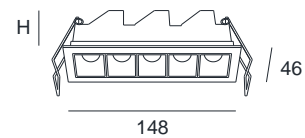

LINEA 5

SPECIFICATIONS

| | | |
|---------------------|---------|-------------------------|
| MOUNTING | | CEILING RECESSED |
| POWER | [W] | 5x2 |
| LAMP | | built-in LED |
| LUMINOUS FLUX* | [lm] | 5x180 / 5x190 |
| LIGHT COLOUR | [K] | 2700 / 3000 |
| CRI | | >95 |
| BEAM ANGLE | [°] | 48 (default) |
| AVERAGE LIFETIME | [h] | L80/B50.000 |
| LUMINOUS EFFICACY | [lm/W] | 90 |
| POWER SUPPLY | [V] [A] | 700mA CC |
| LED-DRIVER | | NOT INCLUDED |
| DIMMING | | SEE DRIVER |
| THROUGH-WIRING | | SEE DRIVER |
| MATERIAL | | ALUMINUM |
| INGRESS PROTECTION | | IP20 |
| PROTECTION CLASS | | III |
| NET WEIGHT | [kg] | 0,19 |
| GROSS WEIGHT | [kg] | 0,20 |
| COLOUR (HOUSING) | | WHITE ~RAL9003 |
| COLOUR (HOUSING) | | BLACK ~RAL9005 |
| CUT-OUT | [mm] | 141x37 |
| RECESSED DEPTH (H) | [mm] | 55 |

*Luminous flux values are nominal LED data at a operating temperature of 25° C

LIGHT DISTRIBUTION

48°

OPTIONS / OPTIONAL ACCESSORIES

12° and 34° beam angle on request

Colours

CUT OUT DIMENSIONS

FIXTURE DIMENSIONS