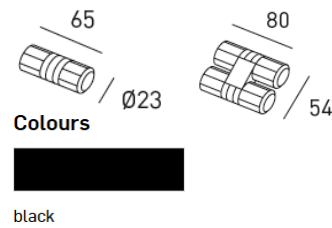

OPTIONS / OPTIONAL ACCESSORIES

MICRO JUNCTION BOX	II	BLACK
MICRO JUNCTION BOX	IV	BLACK