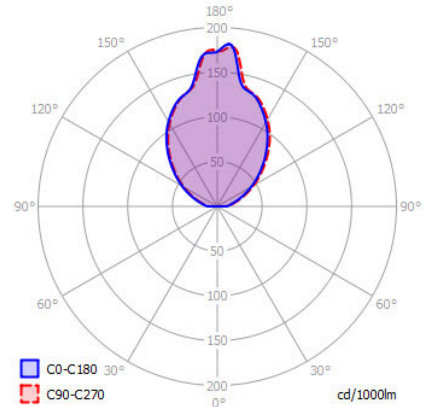

## SPECIFICATIONS

MOUNTING		GROUND
POWER	[W]	2,1
LAMP		built-in LED
LUMINOUS FLUX*	[lm]	180
LIGHT COLOUR	[K]	3000
CRI		>90
BEAM ANGLE	[°]	-
AVERAGE LIFETIME	[h]	L80/B50.000
LUMINOUS EFFICACY	[lm/W]	85
POWER SUPPLY	[V] [A]	24V dc
LED-DRIVER		NOT INCLUDED
DIMMING		SEE DRIVER
THROUGH-WIRING		SEE DRIVER
MATERIAL		ALUMINUM / ACRYLIC GLASS
INGRESS PROTECTION		IP65
PROTECTION CLASS		III
NET WEIGHT	[kg]	0,59
GROSS WEIGHT	[kg]	0,62
COLOUR (HOUSING)		BLACK ~RAL9005
OUTLET CABLE		2m H05RN-F 2x0,5mm <sup>2</sup>

## LIGHT DISTRIBUTION

\*Luminous flux values are nominal LED data at a operating temperature of 25° C

## FIXTURE DIMENSIONS