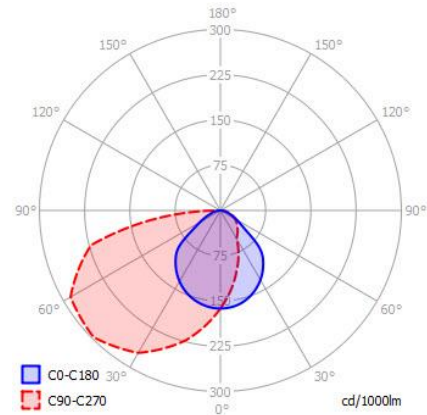

## SPECIFICATIONS

|                      |         |                                 |
|----------------------|---------|---------------------------------|
| MOUNTING             |         | WALL RECESSED                   |
| POWER                | [W]     | 2                               |
| LAMP                 |         | built-in LED                    |
| LUMINOUS FLUX*       | [lm]    | 185                             |
| LIGHT COLOUR         | [K]     | 3000                            |
| CRI                  |         | >90                             |
| BEAM ANGLE           | [°]     | -                               |
| AVERAGE LIFETIME     | [h]     | L80/B50.000                     |
| LUMINOUS EFFICACY    | [lm/W]  | 92                              |
| POWER SUPPLY         | [V] [A] | 220-240V AC 50/60 Hz            |
| LED-DRIVER           |         | INCLUDED                        |
| DIMMING              |         | NO                              |
| THROUGH-WIRING       |         | NO                              |
| MATERIAL             |         | ALUMINUM                        |
| INGRESS PROTECTION   |         | IP54                            |
| PROTECTION CLASS     |         | III                             |
| NET WEIGHT           | [kg]    | 0,34                            |
| GROSS WEIGHT         | [kg]    | 0,35                            |
| COLOUR (HOUSING)     |         | WHITE ~RAL9003                  |
| COLOUR (HOUSING)     |         | GREY ~RAL9006                   |
| CUT-OUT (FIXTURE)    | [mm]    | ø68                             |
| CUT-OUT (MOUNT. BOX) | [mm]    | 72x72                           |
| RECESSED DEPTH       | [mm]    | 35 (fixture), 50 (mounting box) |

\*Luminous flux values are nominal LED data at a operating temperature of 25° C

## LIGHT DISTRIBUTION

## CUT OUT DIMENSIONS