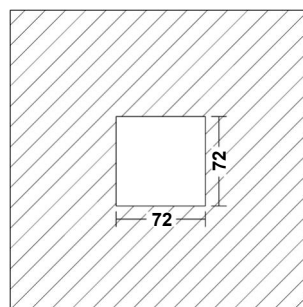

MOUNTING BOX

FIXTURE DIMENSIONS