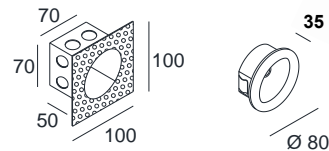

DLS LIGHTING

www.dslighting.com

*DLS
LIGHTING