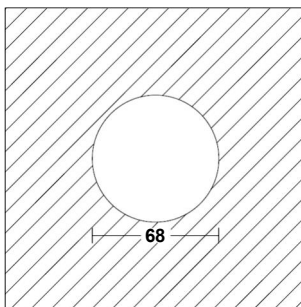

CUT OUT DIMENSIONS

FIXTURE