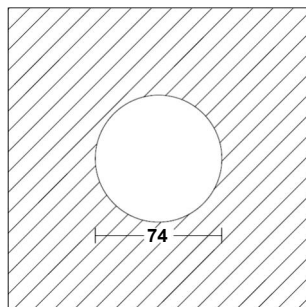

SOLO IP

SPECIFICATIONS

MOUNTING		CEILING RECESSED
POWER	[W]	1xGU10 LED
LAMP		NOT INCLUDED
LUMINOUS FLUX*	[lm]	-
LIGHT COLOUR	[K]	-
CRI		-
BEAM ANGLE	[°]	-
AVERAGE LIFETIME	[h]	-
LUMINOUS EFFICACY	[lm/W]	-
POWER SUPPLY	[V] [A]	220-240V AC 50/60 Hz
LED-DRIVER		-
DIMMING		SEE LAMP
THROUGH-WIRING		NO
MATERIAL		ALUMINUM
INGRESS PROTECTION		IP44
PROTECTION CLASS		II
NET WEIGHT	[kg]	0,19
GROSS WEIGHT	[kg]	0,20
COLOUR (HOUSING)		WHITE ~RAL9003
COLOUR (HOUSING)		BLACK ~RAL9005
CUT-OUT	[mm]	Ø74
RECESSED DEPTH (H)	[mm]	105

*Luminous flux values are nominal LED data at a operating temperature of 25° C

LIGHT DISTRIBUTION (OSRAM LAMP) 36°

OPTIONS / OPTIONAL ACCESSORIES

Colours

white

CUT OUT DIMENSIONS

FIXTURE DIMENSIONS

DLS LIGHTING