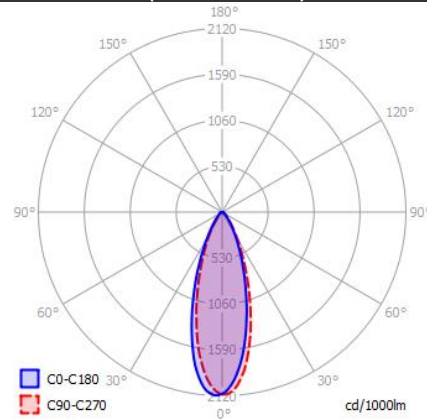

SOLO IP

SPECIFICATIONS

MOUNTING		CEILING RECESSED
POWER	[W]	1xGU10 LED
LAMP		NOT INCLUDED
LUMINOUS FLUX*	[lm]	-
LIGHT COLOUR	[K]	-
CRI		-
BEAM ANGLE	[°]	-
AVERAGE LIFETIME	[h]	-
LUMINOUS EFFICACY	[lm/W]	-
POWER SUPPLY	[V] [A]	220-240V AC 50/60 Hz
LED-DRIVER		-
DIMMING		SEE LAMP
THROUGH-WIRING		NO
MATERIAL		ALUMINUM
INGRESS PROTECTION		IP44
PROTECTION CLASS		II
NET WEIGHT	[kg]	0,19
GROSS WEIGHT	[kg]	0,20
COLOUR (HOUSING)		WHITE ~RAL9003
COLOUR (HOUSING)		BLACK ~RAL9005
CUT-OUT	[mm]	Ø74
RECESSED DEPTH (H)	[mm]	105

*Luminous flux values are nominal LED data at a operating temperature of 25° C

LIGHT DISTRIBUTION (OSRAM LAMP) 36°

OPTIONS / OPTIONAL ACCESSORIES

Colours

white

CUT OUT DIMENSIONS

FIXTURE DIMENSIONS

DLS LIGHTING