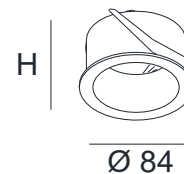

SOLO IP

SPECIFICATIONS

MOUNTING		CEILING RECESSED
POWER	[W]	1xGU10 LED
LAMP		NOT INCLUDED
LUMINOUS FLUX*	[lm]	-
LIGHT COLOUR	[K]	-
CRI		-
BEAM ANGLE	[°]	-
AVERAGE LIFETIME	[h]	-
LUMINOUS EFFICACY	[lm/W]	-
POWER SUPPLY	[V] [A]	220-240V AC 50/60 Hz
LED-DRIVER		-
DIMMING		SEE LAMP
THROUGH-WIRING		NO
MATERIAL		ALUMINUM
INGRESS PROTECTION		IP44
PROTECTION CLASS		II
NET WEIGHT	[kg]	0,19
GROSS WEIGHT	[kg]	0,20
COLOUR (HOUSING)		WHITE ~RAL9003
COLOUR (HOUSING)		BLACK ~RAL9005
CUT-OUT	[mm]	Ø74
RECESSED DEPTH (H)	[mm]	105

*Luminous flux values are nominal LED data at a operating temperature of 25° C

LIGHT DISTRIBUTION (OSRAM LAMP) 36°

OPTIONS / OPTIONAL ACCESSORIES

Colours

white

CUT OUT DIMENSIONS

FIXTURE DIMENSIONS

DLS LIGHTING