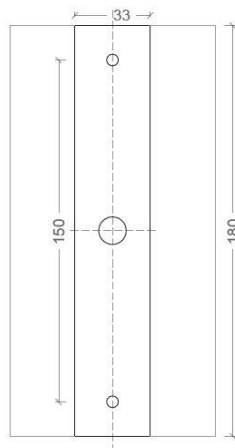

TUBO

SPECIFICATIONS

MOUNTING		WALL
POWER	[W]	2x4
LAMP		built-in AC LED
LUMINOUS FLUX*	[lm]	2x370
LIGHT COLOUR	[K]	3000
CRI		>90
BEAM ANGLE	[°]	-
AVERAGE LIFETIME	[h]	L80/B50.000
LUMINOUS EFFICACY	[lm/W]	92
POWER SUPPLY	[V] [A]	220-240V AC 50/60 Hz
LED-DRIVER		-
DIMMING		PHASE DIM
THROUGH-WIRING		NO
MATERIAL		ALUMINUM
INGRESS PROTECTION		IP54
PROTECTION CLASS		I
NET WEIGHT	[kg]	1,60
GROSS WEIGHT	[kg]	1,65
COLOUR (HOUSING)		WHITE ~RAL9003
COLOUR (HOUSING)		BLACK ~RAL9005

LIGHT DISTRIBUTION

*Luminous flux values are nominal LED data at a operating temperature of 25° C

OPTIONS / OPTIONAL ACCESSORIES

Colours

MOUNTING DIMENSIONS

FIXTURE DIMENSIONS