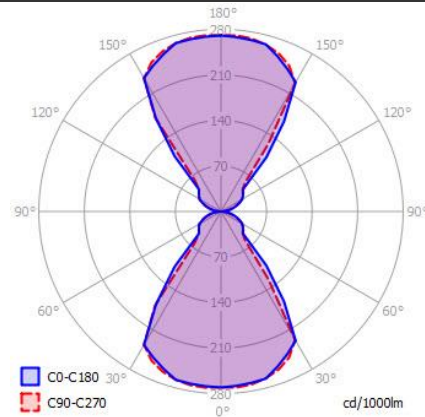

TUBO

SPECIFICATIONS

MOUNTING		WALL
POWER	[W]	2x4
LAMP		built-in AC LED
LUMINOUS FLUX*	[lm]	2x370
LIGHT COLOUR	[K]	3000
CRI		>90
BEAM ANGLE	[°]	-
AVERAGE LIFETIME	[h]	L80/B50.000
LUMINOUS EFFICACY	[lm/W]	92
POWER SUPPLY	[V] [A]	220-240V AC 50/60 Hz
LED-DRIVER		-
DIMMING		PHASE DIM
THROUGH-WIRING		NO
MATERIAL		ALUMINUM
INGRESS PROTECTION		IP54
PROTECTION CLASS		I
NET WEIGHT	[kg]	1,60
GROSS WEIGHT	[kg]	1,65
COLOUR (HOUSING)		WHITE ~RAL9003
COLOUR (HOUSING)		BLACK ~RAL9005

LIGHT DISTRIBUTION

*Luminous flux values are nominal LED data at a operating temperature of 25° C

OPTIONS / OPTIONAL ACCESSORIES

Colours

MOUNTING DIMENSIONS

FIXTURE DIMENSIONS