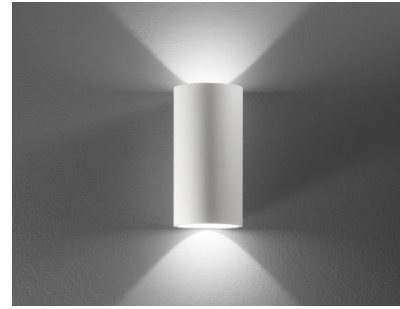

TUBO

SPECIFICATIONS

MOUNTING		WALL
POWER	[W]	2x4
LAMP		built-in AC LED
LUMINOUS FLUX*	[lm]	2x370
LIGHT COLOUR	[K]	3000
CRI		>90
BEAM ANGLE	[°]	-
AVERAGE LIFETIME	[h]	L80/B50.000
LUMINOUS EFFICACY	[lm/W]	92
POWER SUPPLY	[V] [A]	220-240V AC 50/60 Hz
LED-DRIVER		-
DIMMING		PHASE DIM
THROUGH-WIRING		NO
MATERIAL		ALUMINUM
INGRESS PROTECTION		IP54
PROTECTION CLASS		I
NET WEIGHT	[kg]	1,60
GROSS WEIGHT	[kg]	1,65
COLOUR (HOUSING)		WHITE ~RAL9003
COLOUR (HOUSING)		BLACK ~RAL9005

LIGHT DISTRIBUTION

*Luminous flux values are nominal LED data at a operating temperature of 25° C

OPTIONS / OPTIONAL ACCESSORIES

Colours

MOUNTING DIMENSIONS

FIXTURE DIMENSIONS