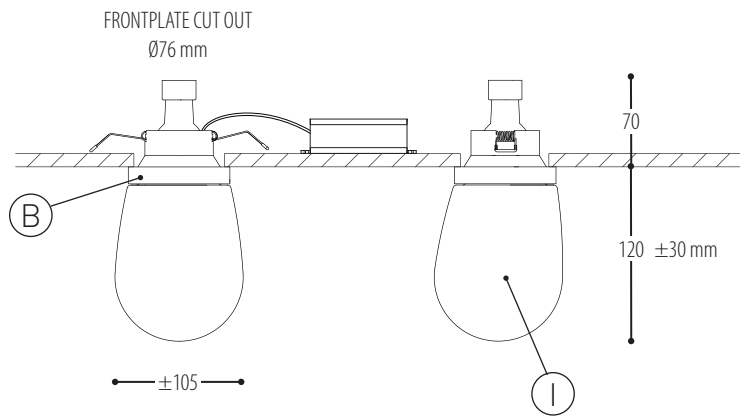

DROPZ

CEILING

design Alex de Witte for Dark

www.pinterest.com/pindark/dropz-dark

1200-BB(B)-065-00-II
1200-BB(B)-80600H-00-K-II

Alu | Glass

BB(B)		CCC				-		II	
COLORS		TYPE						GLASS	
02	Black	230 V	065	GU10	1x QPAR51 (MAX 50 W)			00	Transparent
03	White					04	Red		
112	Gold Paint					49	Amber		
								58	Smoke
		EFF		H		K			
		CRI • LUMENOUTPUT		COLOR TEMP.		DRIVER EXTERN			
LED	806	>85 CRI • 1x 600 Lm / 350 mA / 7,2 W		2	2700 K	0	incl./non dim		
				3	3000 K	1	excl.		
						2	Dim 1-10 V		
						3	Dali		