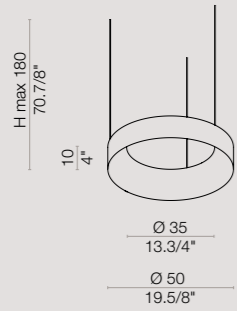

IS CY SO 50

IS CY SO 70

colors

white / bianco 66.8003.11
dove / tortora 66.8003.82

brown / marrone 66.8003.52
bordeaux 66.8003.09

[En] → The ITASHADES collection is available in four colors. All shades come in a range of soft and contemporary colors that fit discreetly into any context. Custom colours on demand.

[It] → La collezione ITASHADES è disponibile in quattro colorazioni. Tutte le tonalità rientrano in una gamma di colori tenui e contemporanei che si adattano in modo discreto ad ogni contesto. Altri colori disponibili su richiesta.

[En] → Unit composed by: outside shade in opaque PVC completed with cotton fabric available in 4 colors. Inside shade in transparent PVC completed with white cotton fabric. Prismatic PMMA cover. Strip LED 12,5W/m 24V.

[It] → Oggetto composto da: paralume esterno in PVC coprente accoppiato con tessuto cotone nei 4 colori disponibili e paralume interno in PVC traslucido accoppiato con tessuto cotone bianco. Copertura in PMMA prismatico. Sorgente LED Strip 12,5W/m 24V.

material

fabric + PVC
tessuto + PVC

light source

LED 220-240V
120V for
NORTH AMERICA

equipment

- **IS CY SO 50**
  19W LED 3000K 2500 lm
- **IS CY SO 70**
  26W LED 3000K 3570 lm
- **IS CY SO 100**
  38W LED 3000K 5100 lm
- **IS RE SO 120**
  38W LED 3000K 5100 lm
- **IS RE SO 150**
  45W LED 3000K 6120 lm

symbols

photometric test IS CY SO 50

energy label

label A

Available 4000°K /
Disponibile 4000°K

Dimmerable LED driver
available / Disponibile LED
driver dimmerabile