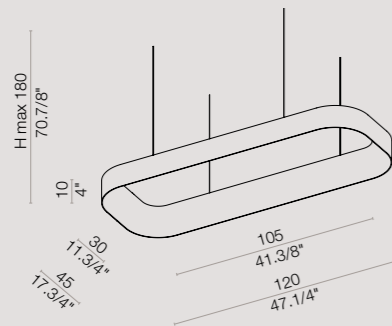

IS CY SO 50

IS CY SO 70

IS CY SO 100

IS RE SO 120

IS RE SO 150

colors

white / bianco 66.8003.11
dove / tortora 66.8003.82

brown / marrone 66.8003.52
bordeaux 66.8003.09

[En] → Unit composed by: outside shade in opaque PVC completed with cotton fabric available in 4 colors. Inside shade in transparent PVC completed with white cotton fabric. Prismatic PMMA cover. Strip LED 12,5W/m 24V.

[It] → Oggetto composto da: paralume esterno in PVC coprente accoppiato con tessuto cotone nei 4 colori disponibili e paralume interno in PVC traslucido accoppiato con tessuto cotone bianco. Copertura in PMMA prismatico. Sorgente LED Strip 12,5W/m 24V.