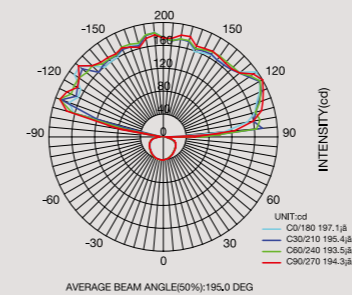

material

fabric + PVC
tessuto + PVC

light source

LED 220-240V
120V for
NORTH AMERICA

equipment

- IS CY SO 50**
19W LED 3000K 2500 lm
- IS CY SO 70**
26W LED 3000K 3570 lm
- IS CY SO 100**
38W LED 3000K 5100 lm
- IS RE SO 120**
38W LED 3000K 5100 lm
- IS RE SO 150**
45W LED 3000K 6120 lm

symbols

photometric test IS CY SO 50

energy label

label A

Available 4000°K /
Disponibile 4000°K

Dimmerable LED driver
available / Disponibile LED
driver dimmerabile