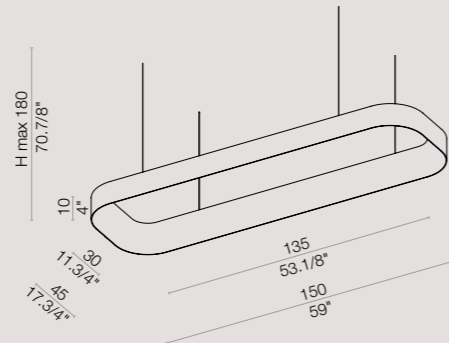

IS CY SO 50

IS CY SO 70

IS CY SO 100

IS RE SO 120

IS RE SO 150

colors

white / bianco 66.8003.11
dove / tortora 66.8003.82

brown / marrone 66.8003.52
bordeaux 66.8003.09

[En] → Unit composed by: outside shade in opaque PVC completed with cotton fabric available in 4 colors. Inside shade in transparent PVC completed with white cotton fabric. Prismatic PMMA cover. Strip LED 12,5W/m 24V.

[It] → Oggetto composto da: paralume esterno in PVC coprente accoppiato con tessuto cotone nei 4 colori disponibili e paralume interno in PVC traslucido accoppiato con tessuto cotone bianco. Copertura in PMMA prismatico. Sorgente LED Strip 12,5W/m 24V.