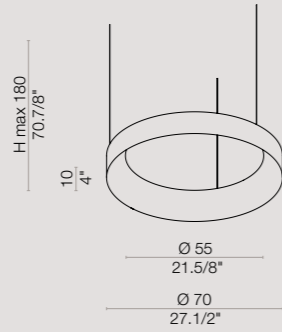

IS CY SO 50

IS CY SO 70

colors

white / bianco 66.8003.11
dove / tortora 66.8003.82

brown / marrone 66.8003.52
bordeaux 66.8003.09

[En] → The ITASHADES collection is available in four colors. All shades come in a range of soft and contemporary colors that fit discreetly into any context. Custom colours on demand.

[It] → La collezione ITASHADES è disponibile in quattro colorazioni. Tutte le tonalità rientrano in una gamma di colori tenui e contemporanei che si adattano in modo discreto ad ogni contesto. Altri colori disponibili su richiesta.

[En] → Unit composed by: outside shade in opaque PVC completed with cotton fabric available in 4 colors. Inside shade in transparent PVC completed with white cotton fabric. Prismatic PMMA cover. Strip LED 12,5W/m 24V.

[It] → Oggetto composto da: paralume esterno in PVC coprente accoppiato con tessuto cotone nei 4 colori disponibili e paralume interno in PVC traslucido accoppiato con tessuto cotone bianco. Copertura in PMMA prismatico. Sorgente LED Strip 12,5W/m 24V.

material

fabric + PVC
tessuto + PVC

light source

LED 220-240V
120V for
NORTH AMERICA

equipment

- **IS CY SO 50**
  19W LED 3000K 2500 lm
- **IS CY SO 70**
  26W LED 3000K 3570 lm
- **IS CY SO 100**
  38W LED 3000K 5100 lm
- **IS RE SO 120**
  38W LED 3000K 5100 lm
- **IS RE SO 150**
  45W LED 3000K 6120 lm

symbols

photometric test IS CY SO 50

energy label

label A

Available 4000°K /
Disponibile 4000°K

Dimmerable LED driver
available / Disponibile LED
driver dimmerabile