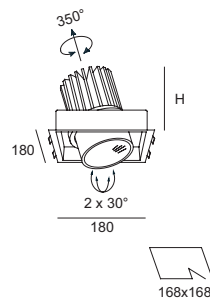

SINO BAKERY SINO MEAT

LED-Einbaustrahler 32 W mit spezieller Lichtfarbe für Bäckerei- und Fleischwaren, hocheffizientem Aluminiumreflektor, aus massivem Aluminium, Driver bitte separat bestellen (siehe Seite 156 ff.)