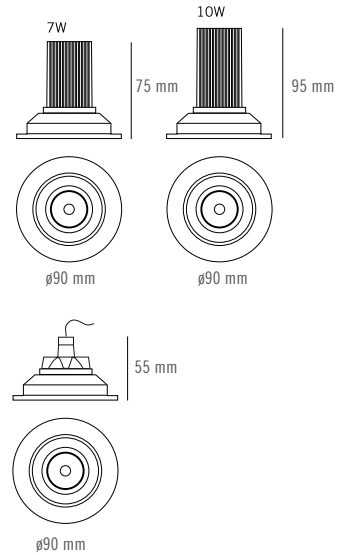

# INOXS

Recessed revolving downlight for 7/10W LED lights and halogen (00291/2) lights.

### Applications:

- Home
- Stores
- Offices
- Exhibition Halls

00292 -		Colour	Colour Temp.	Angle	Lampe	Phase break reg.	Class
0	White	G	827	2	20°	0	7W/ 600LM
1	Black	C	830	4	40°	1	10W/ 900LM
8	Aluminum	N	840				
		H	927*				

220g  
 82mm  
 44  
 IP44  
 0.5mE  
 10°  
 40.000h  
 DRIVER  
 CRI>80  
 LED

\* On demand 2700K

00292-		Color	Lamp	Class
0	White	-	GX5,3 QR-CBC51 12V 50W	III
1	Black	G	GU10 QPAR-CB 230V 50W	I
8	Aluminum			

170g  
 82 mm  
 20  
 IP44  
 0.5mE  
 10°  

7W 20°

7W 40°