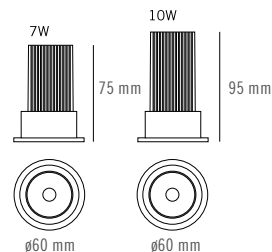

INOXS

Recessed fixed downlight for 7/10W LED lights and halogen (00293)

Applications:

- Home
- Stores
- Offices
- Exhibition Halls

00293 -		Colour	Colour Temp.	Angle	Lampe	Phase break reg.	Class
0	White	G	827	2	20°	0	7W/ 600LM
1	Black	C	830	4	40°	1	10W/ 900LM
8	Aluminum	N	840				
		H	927*				

150g
 57mm
 IP 44
 0.5mE
 40.000h
 DRIVER
 CRI>80
LED

* On demand 2700K

00293-		Color	Lamp	Class
0	White	- -	GX5,3 QR-CBC51 12V 50W	III
1	Black	G U	GU10 QPAR-CB 230V 50W	I
8	Aluminum			

100g
 57 mm
 IP 20
 0.5mE

10W 20°

10W 40°