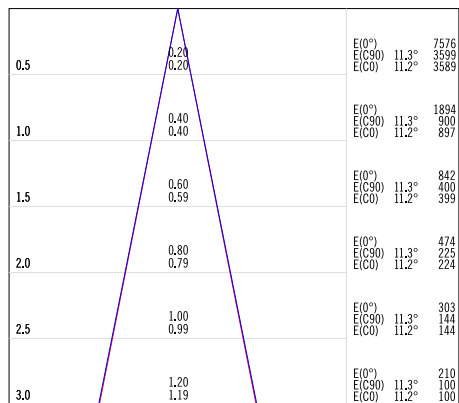

INOXS

Recessed fixed downlight for 7/10W LED lights and halogen (00293)

Applications:

- Home
- Stores
- Offices
- Exhibition Halls

00293 -		Colour	Colour Temp.	Angle	Lampe	Phase break reg.	Class
0	White	G	827	2	20°	0	7W/ 600LM
1	Black	C	830	4	40°	1	10W/ 900LM
8	Aluminum	N	840				
		H	927*				

150g
 57mm
 IP 44
 0.5mE
 40.000h
 DRIVER
 CRI>80
LED

* On demand 2700K

00293-		Color	Lamp	Class
0	White	- -	GX5,3 QR-CBC51 12V 50W	III
1	Black	G U	GU10 QPAR-CB 230V 50W	I
8	Aluminum			

100g
 57 mm
 IP 20
 0.5mE

10W 20°

10W 40°