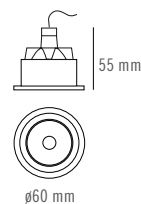

INOXS

Recessed fixed downlight for 7/10W LED lights and halogen (00293)

Applications:

- Home
- Stores
- Offices
- Exhibition Halls

00293 -		Colour	Colour Temp.	Angle	Lampe	Phase break reg.	Class
0	White	G	827	2	20°	0	7W/ 600LM
1	Black	C	830	4	40°	1	10W/ 900LM
8	Aluminum	N	840				
		H	927*				

150g
 57mm
 IP 44
 0.5mE
 40.000h
 DRIVER
 CRI>80
LED

* On demand 2700K

00293-		Color	Lamp	Class
0	White	- -	GX5,3 QR-CBC51 12V 50W	III
1	Black	G U	GU10 QPAR-CB 230V 50W	I
8	Aluminum			

100g
 57 mm
 IP 20
 0.5mE

10W 20°

10W 40°