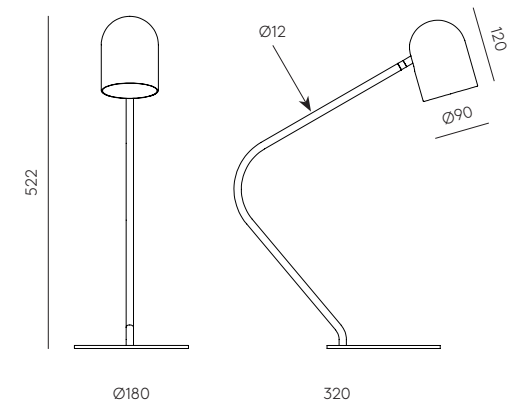

EN

SPECIFICATIONS (UE)
GU10 LED 3W, 3000K (included)
230V, 50/60 Hz
IP20, Class II

ENERGY LABEL
A ++

TEC

ES

ESPECIFICACIONES (UE)
GU10 LED 3W, 3000K (incluida)
230V, 50/60 Hz
IP20, Clase II

CLASIFICACIÓN ENERGÉTICA
A ++