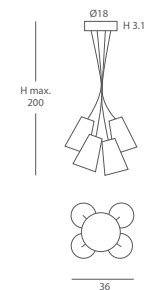

Set of hand-made braided cord lampshades where you may choose and combine colors, personalizing any interior solution. Original "bouquet" of 4 or 6 "DRUM-ECO Ø 18" lampshades (other lampshade models, on request). Inspired in colorful bouquets of flowers.

BOUQUET. Ole Team

Ref.POP-BQ/6

112.113

DETAILS

BOUQUET. Ole team

REF.
POP-BQ/4

COLGANTE / *SUSPENSION*
IP20

MATERIAL
Metal y cuerda / *Metal and cord*

ACABADO / *FINISH*
Florón blanco mate o negro mate /
Canopy matt white or matt black
Cuerda: ver colores estándar /
Cord: see standard colors

INSTALACIÓN / *INSTALLATION*
- E27 LED 4x10W Ø6cm

REF.
POP-BQ/6

INSTALACIÓN / *INSTALLATION*
- E27 LED 6x10W Ø6cm

Incluye pantallas modelo Drum ref.24800/18 ECO. Otras configuraciones, consultar.
Lampshades model Drum ref.24800/18 ECO included. If required other configurations contact factory.