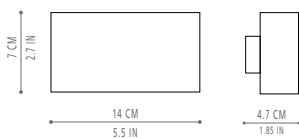

Collection of lamps in die-cast aluminum painted, with LED light source. Wall/ceiling for interior/exterior with double emission LED aluminum, painted white.

Versione **LED** / **LED** version

Articolo Item	Misura Size	Codice - Code bianco - white	IP	Potenza assorbita W	T colore	Flusso piastra LED
Parete - Soffitto Wall - Ceiling	140x70x47mm	LD0030B3	54	2x3,4	3000K	2x250lm