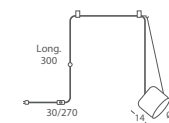

- GU10 LED 1x8W Ø5cm
- GU10 LED 1x14W Ø11.1cm L:7.5cm

REF.
26851/1

COLGANTE / *SUSPENSION*
IP20

MATERIAL
Metal y acrílico / *Metal & acrylic*

ACABADO / *FINISH*
Negro mate / *Matt black*
Blanco / *White*

INSTALACIÓN / *INSTALLATION*

- GU10 LED 1x8W Ø5cm
- GU10 LED 1x14W Ø11.1cm L:7.5cm

Incluye 4 stoppers / 4 stoppers included

REF.
26850/2T
26850/3T
26850/4T
26850/5T
26850/6T

COLGANTE / *SUSPENSION*
De 2 a 6 con salida inferior/
From 2 to 6 with cable inferior exit
IP20