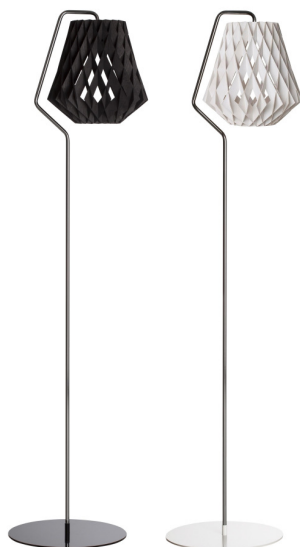

**Pilke 60** pendant light

Colours: birch / white / black

Size: height 30 cm, diameter 60 cm

Shade birch plywood. Lamp E27 Max 60 W.

**Pilke 36** pendant light

Colours: birch / white / black

Size: height 38 cm, diameter 36 cm

Shade birch plywood. Lamp E27 Max 60 W.

**Pilke 28** pendant light

Colours: birch / white / black

Size: height 30 cm, diameter 28 cm

Shade birch plywood. Lamp E27 Max 60 W.

**Pilke 28 Table**

Colours: birch / white / black

Size: height 30 cm, diameter 28 cm

Shade birch plywood. Lamp E27 Max 60 W.

**Pilke 28 Floor**

Colours: birch / white / black

Size: height 155 cm, base dia 35 cm

Shade birch plywood. Lamp E27 Max 60 W.

Steel base white / black. Upright chromed.