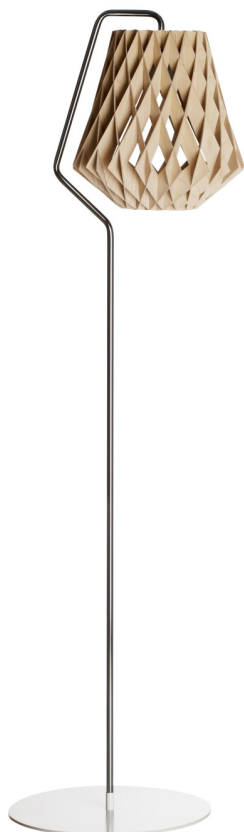

**Pilke 60** pendant light

Colours: birch / white / black

Size: height 30 cm, diameter 60 cm

Shade birch plywood. Lamp E27 Max 60 W.

**Pilke 36** pendant light

Colours: birch / white / black

Size: height 38 cm, diameter 36 cm

Shade birch plywood. Lamp E27 Max 60 W.

**Pilke 28** pendant light

Colours: birch / white / black

Size: height 30 cm, diameter 28 cm

Shade birch plywood. Lamp E27 Max 60 W.

**Pilke 28 Table**

Colours: birch / white / black

Size: height 30 cm, diameter 28 cm

Shade birch plywood. Lamp E27 Max 60 W.

**Pilke 28 Floor**

Colours: birch / white / black

Size: height 155 cm, base dia 35 cm

Shade birch plywood. Lamp E27 Max 60 W.

Steel base white / black. Upright chromed.