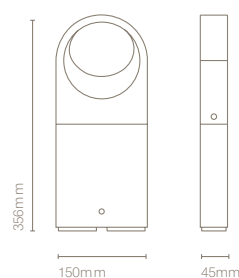

Accessories / Accesorios:

24491-Y	Floor holder 350cm
24492-Y	Floor holder 650cm
24993-8	Fixing support

24430-
with accessory 24491-Y