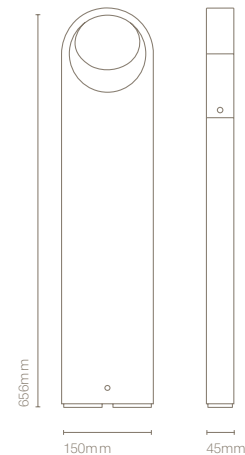

24430-
with accessory 24492-Y

Quality certificates: