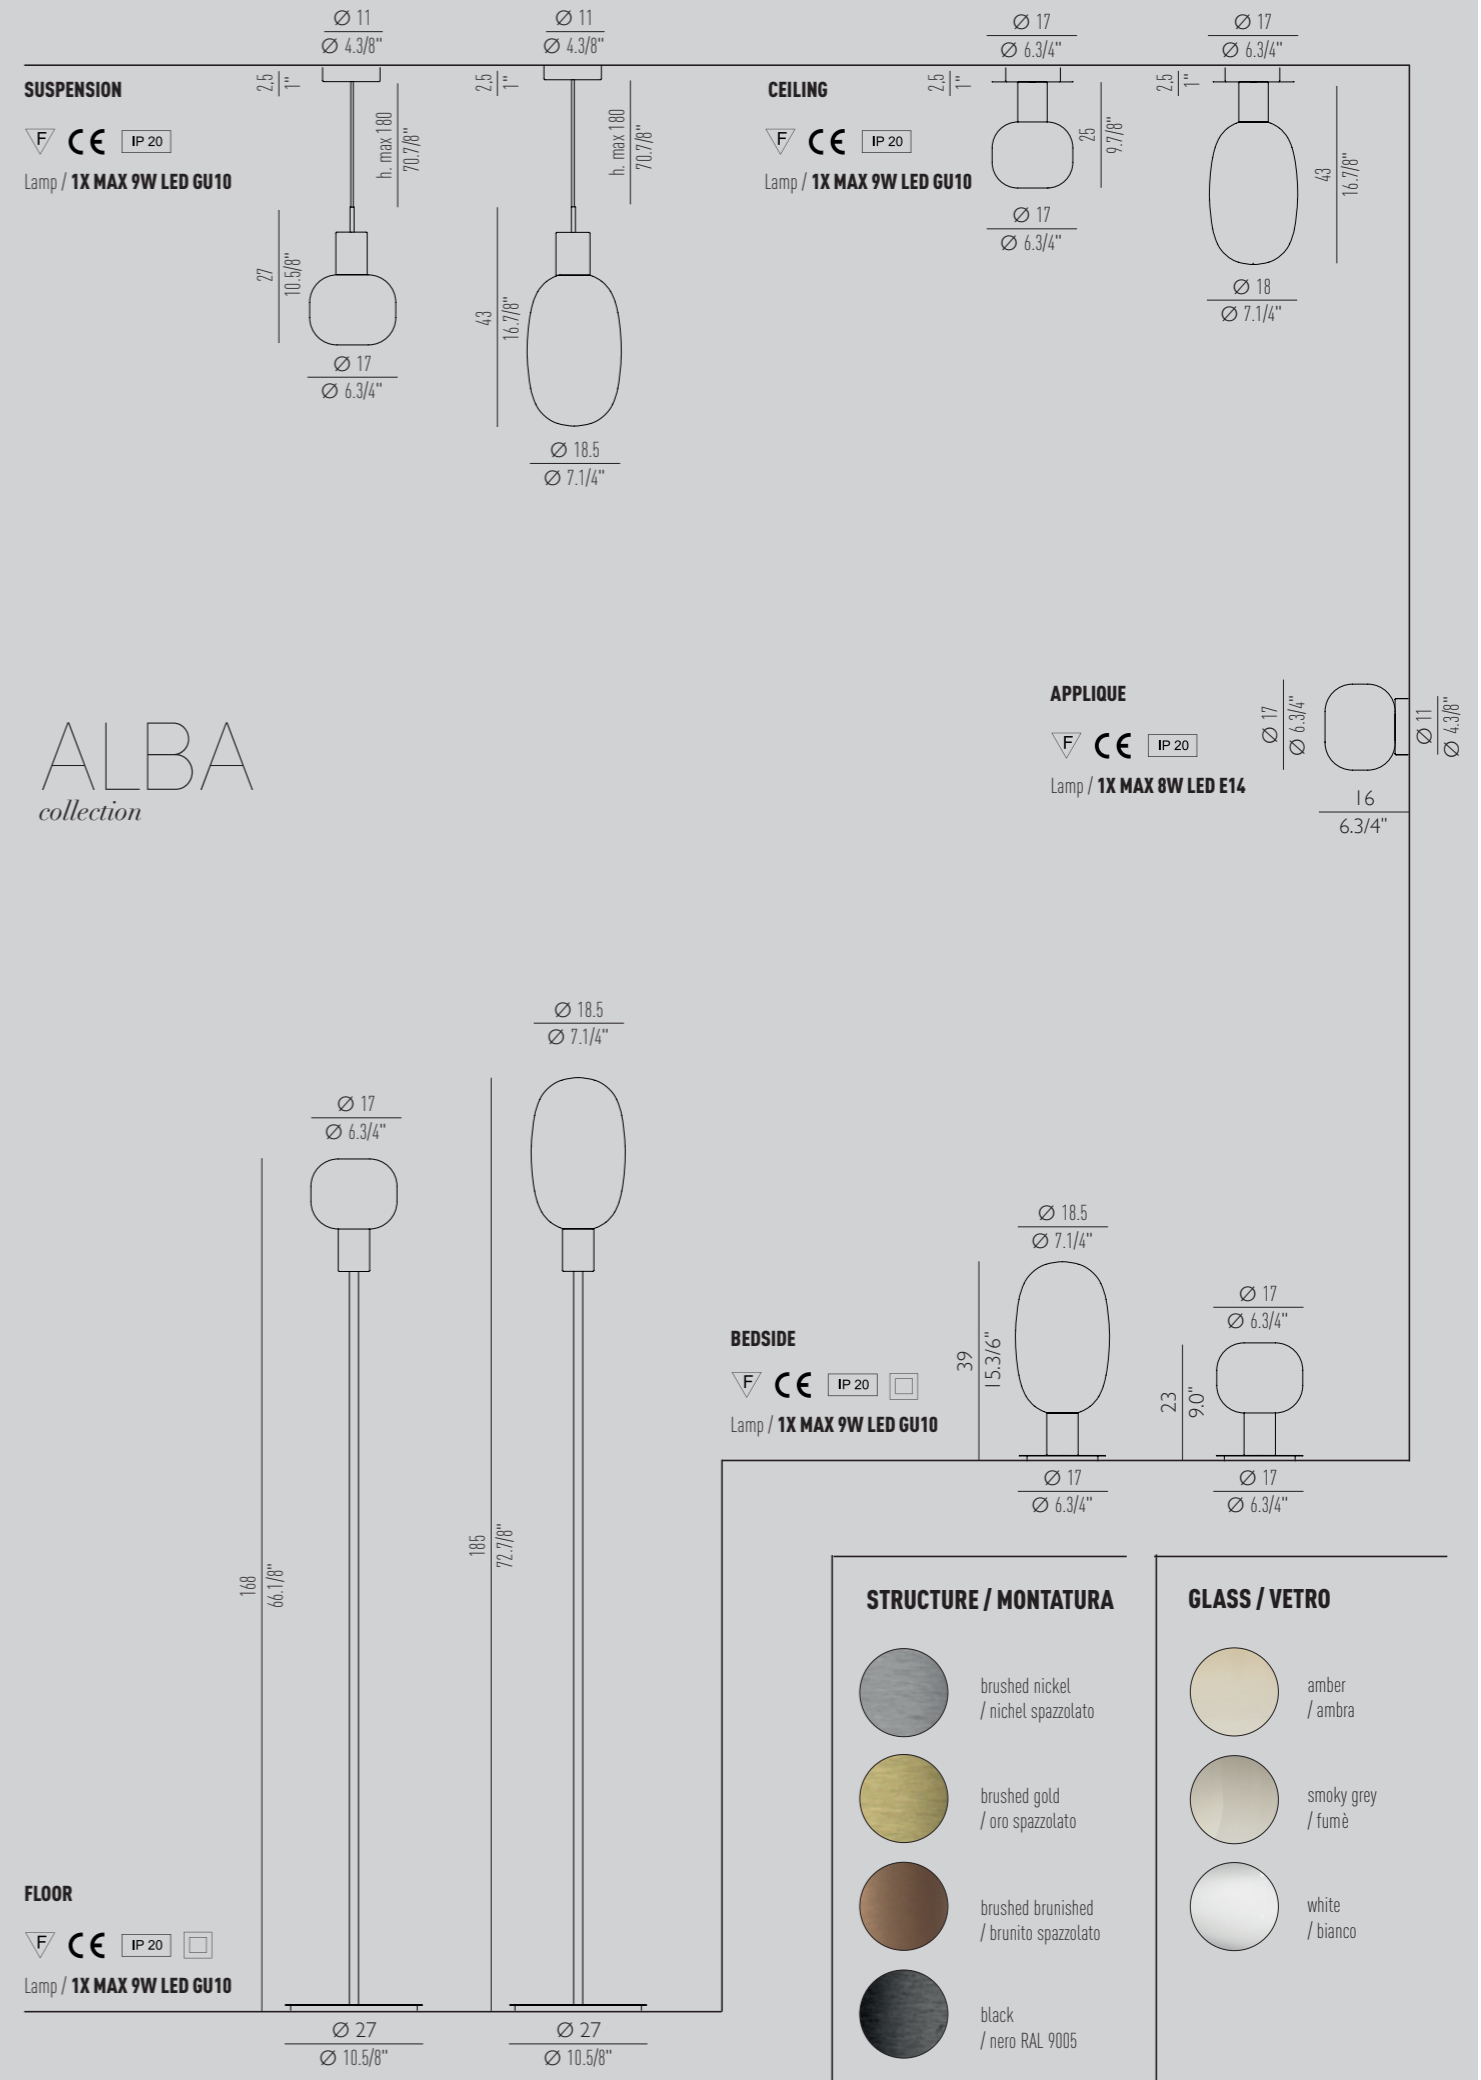

Elegant and precious, the diffusers of the ALBA collection are made of transparent blown glass, with a tone-on-tone white layered shade. Available in two shapes and three colors: clear, amber and smoky grey.

Eleganti e pregiati, i diffusori della collezione ALBA sono realizzati in vetro soffiato trasparente, con sfumatura incamiciata bianca tono su tono. Disponibile in due forme e tre colori: trasparente, ambra e fumé.