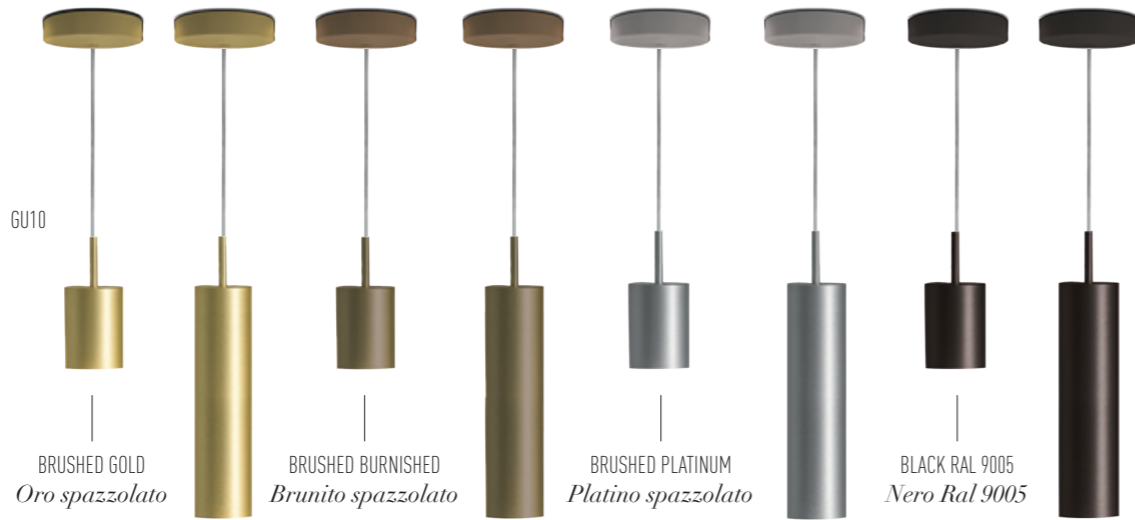

SUSPENSION
colored canopy / rosone in tinta

for_ Glace
Alba
Canova
Rosée
Ball
Ball Mini

SUSPENSION
without canopy for composition /
senza rosone per composizioni

for_ Glace
Alba
Canova
Rosée
Ball
Ball Mini