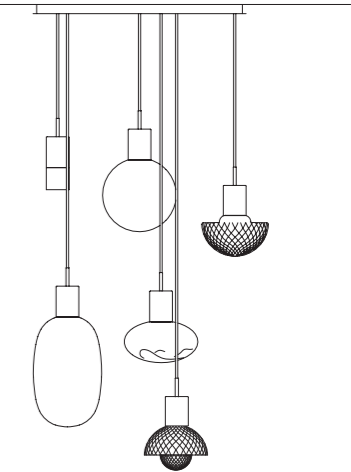

Canopies for multiple suspensions /
rosoni per sospensioni multiple