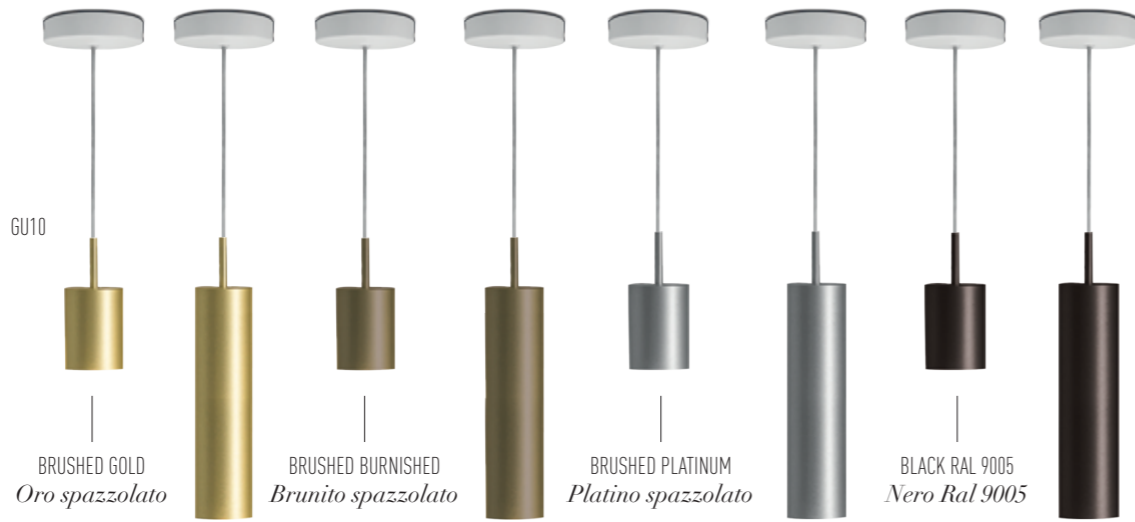

STRUCTURE

montature

SUSPENSION

white canopy / rosone bianco

for_ Glace
Alba
Canova
Rosée
Ball
Ball Mini