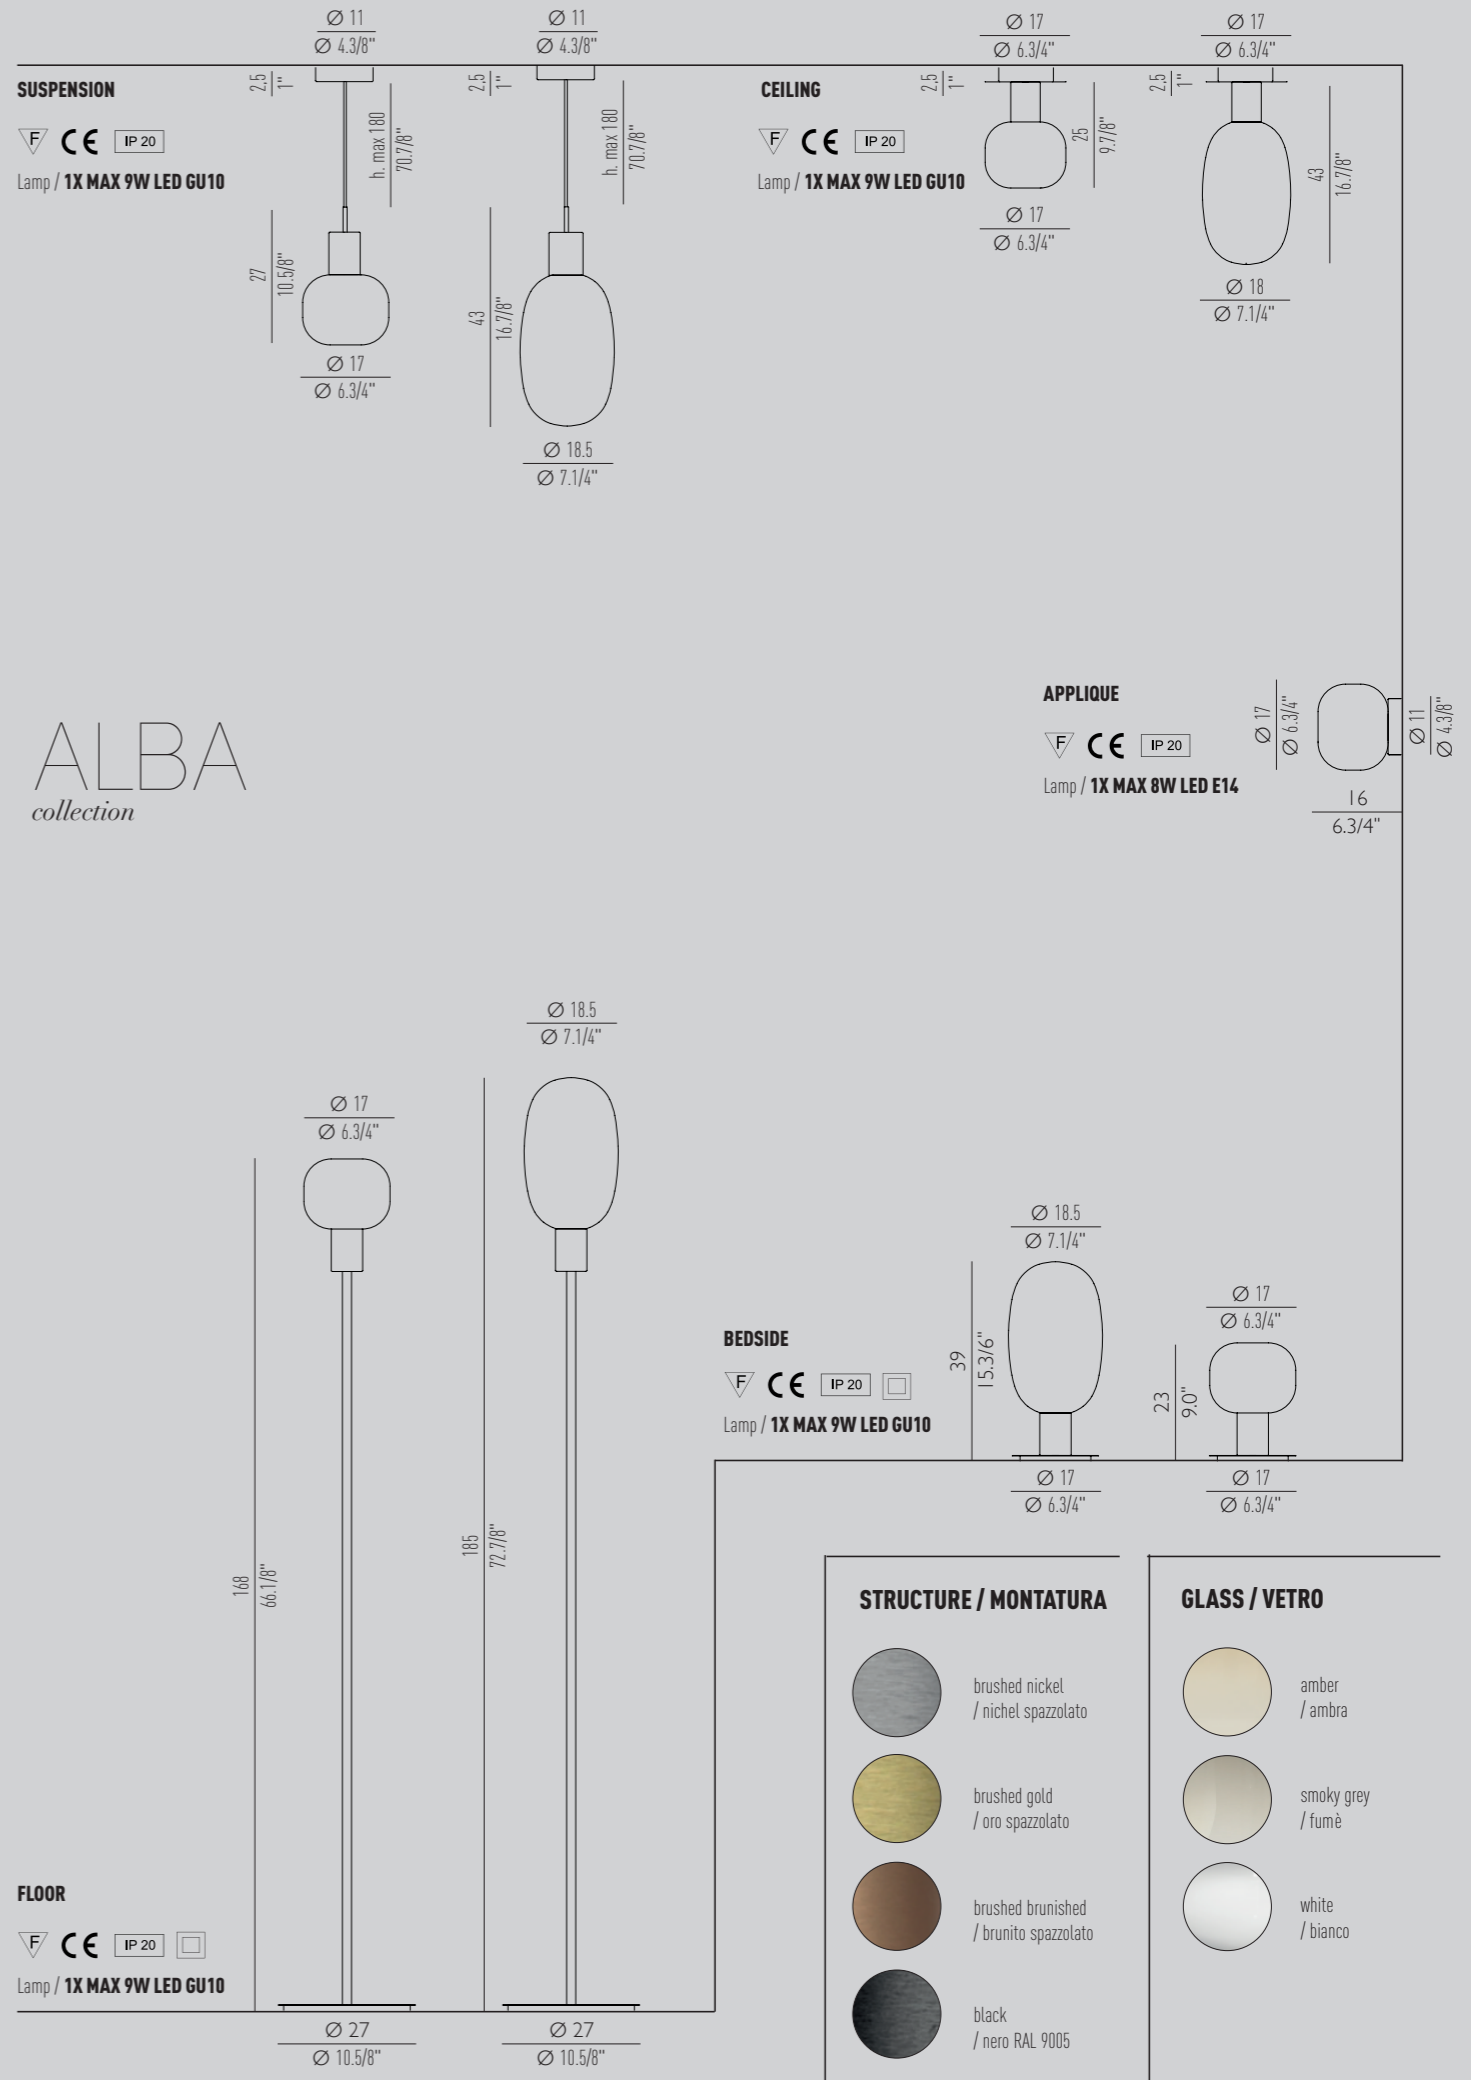

ROSÉE

BALL

BALL MINI