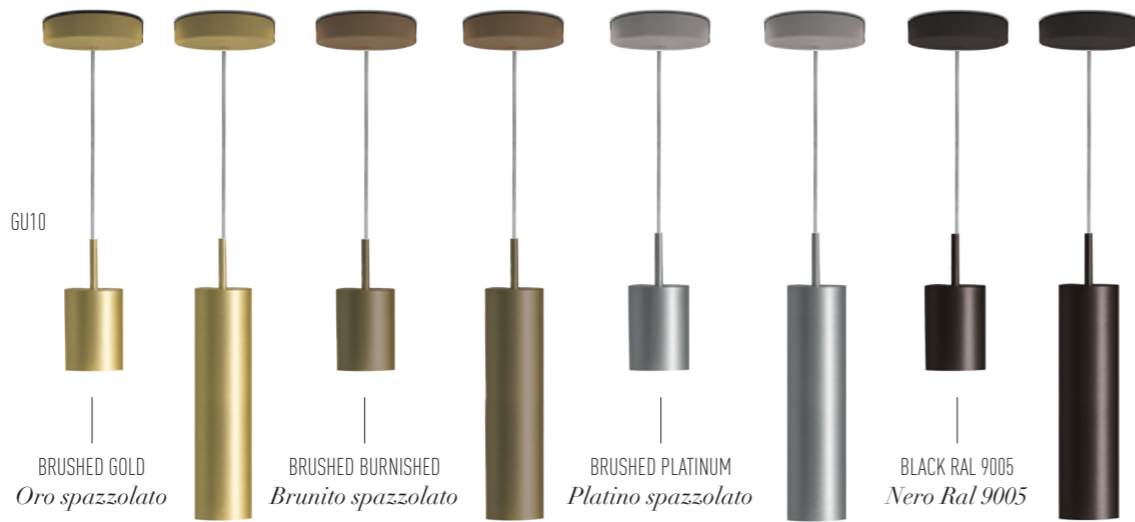

Elegant and precious, the diffusers of the ALBA collection are made of transparent blown glass, with a tone-on-tone white layered shade. Available in two shapes and three colors: clear, amber and smoky grey.

# STRUCTURE

montature

## SUSPENSION

white canopy / rosone bianco

for\_ Glace  
Alba  
Canova  
Rosée  
Ball  
Ball Mini

## SUSPENSION

colored canopy / rosone in tinta

for\_ Glace  
Alba  
Canova  
Rosée  
Ball  
Ball Mini