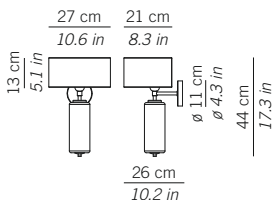

[show]

CILINDRO CYLINDER

LSH21 ---
Lampada da parete
Wall lamp
1xE27 70W HS
CE IP20