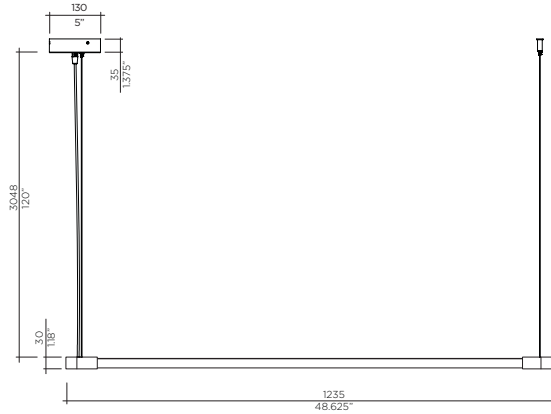

VISO LIGHTING

THIN LED SPECS

Model **Thin LED Suspension**
 Size 1235
 Ref. # SM.07.951___L
 Bulb 1 x 16W LED
 3000K, 1280Lm
 0-10V and ELV Dimming

Model **Thin LED Suspension**
 Size 695
 Ref. # XBM.07.951___L
 Bulb 1 x 8W LED
 3000K, 640Lm
 0-10V and ELV Dimming

Model **Thin LED Suspension**
 Size 965
 Ref. # BM.07.951___L
 Bulb 1 x 12W LED
 3000K, 960Lm
 0-10V and ELV Dimming

VERTICAL CONFIGURATION

Model **Thin LED Suspension**
 Size 695
 Ref. # XBM.07.950___L
 Bulb 1 x 8W LED
 3000K, 640Lm
 0-10V and ELV Dimming

Model **Thin LED Suspension**
 Size 965
 Ref. # BM.07.950___L
 Bulb 1 x 12W LED
 3000K, 960Lm
 0-10V and ELV Dimming

Model **Thin LED Suspension**
 Size 1235
 Ref. # SM.07.950___L
 Bulb 1 x 16W LED
 3000K, 1280Lm
 0-10V and ELV Dimming