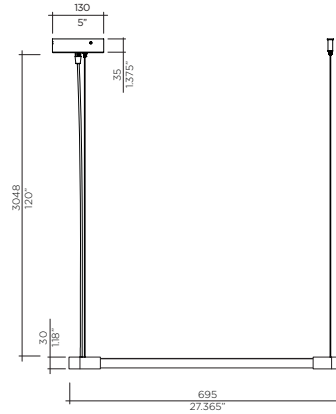

VISO LIGHTING

THIN LED SPECS

Model **Thin LED Suspension**
 Size 1235
 Ref. # SM.07.951___L
 Bulb 1 x 16W LED
 3000K, 1280Lm
 0-10V and ELV Dimming

Model **Thin LED Suspension**
 Size 695
 Ref. # XBM.07.951___L
 Bulb 1 x 8W LED
 3000K, 640Lm
 0-10V and ELV Dimming

Model **Thin LED Suspension**
 Size 965
 Ref. # BM.07.951___L
 Bulb 1 x 12W LED
 3000K, 960Lm
 0-10V and ELV Dimming

VERTICAL CONFIGURATION

Model **Thin LED Suspension**
 Size 695
 Ref. # XBM.07.950___L
 Bulb 1 x 8W LED
 3000K, 640Lm
 0-10V and ELV Dimming

Model **Thin LED Suspension**
 Size 965
 Ref. # BM.07.950___L
 Bulb 1 x 12W LED
 3000K, 960Lm
 0-10V and ELV Dimming

Model **Thin LED Suspension**
 Size 1235
 Ref. # SM.07.950___L
 Bulb 1 x 16W LED
 3000K, 1280Lm
 0-10V and ELV Dimming