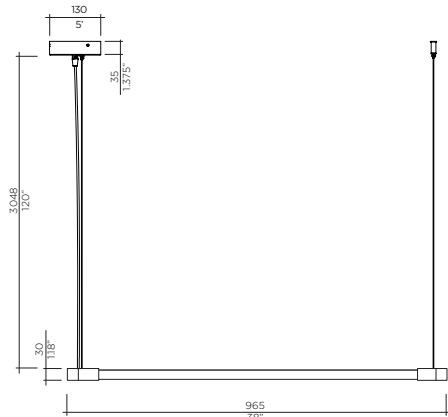

VISO LIGHTING

THIN LED SPECS

Model **Thin LED Suspension**
 Size 1235
 Ref. # SM.07.951___L
 Bulb 1 x 16W LED
 3000K, 1280Lm
 0-10V and ELV Dimming

Model **Thin LED Suspension**
 Size 695
 Ref. # XBM.07.951___L
 Bulb 1 x 8W LED
 3000K, 640Lm
 0-10V and ELV Dimming

Model **Thin LED Suspension**
 Size 965
 Ref. # BM.07.951___L
 Bulb 1 x 12W LED
 3000K, 960Lm
 0-10V and ELV Dimming

VERTICAL CONFIGURATION

Model **Thin LED Suspension**
 Size 695
 Ref. # XBM.07.950___L
 Bulb 1 x 8W LED
 3000K, 640Lm
 0-10V and ELV Dimming

Model **Thin LED Suspension**
 Size 965
 Ref. # BM.07.950___L
 Bulb 1 x 12W LED
 3000K, 960Lm
 0-10V and ELV Dimming

Model **Thin LED Suspension**
 Size 1235
 Ref. # SM.07.950___L
 Bulb 1 x 16W LED
 3000K, 1280Lm
 0-10V and ELV Dimming