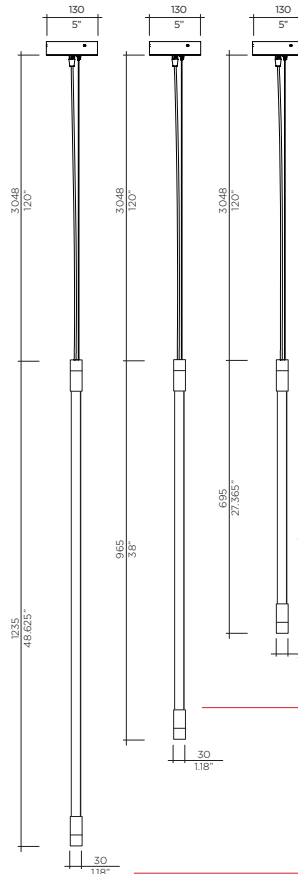

VISO LIGHTING

THIN LED SPECS

Model **Thin LED Suspension**
 Size 1235
 Ref. # SM.07.951___L
 Bulb 1 x 16W LED
 3000K, 1280Lm
 0-10V and ELV Dimming

Model **Thin LED Suspension**
 Size 695
 Ref. # XBM.07.951___L
 Bulb 1 x 8W LED
 3000K, 640Lm
 0-10V and ELV Dimming

Model **Thin LED Suspension**
 Size 965
 Ref. # BM.07.951___L
 Bulb 1 x 12W LED
 3000K, 960Lm
 0-10V and ELV Dimming

VERTICAL CONFIGURATION

Model **Thin LED Suspension**
 Size 695
 Ref. # XBM.07.950___L
 Bulb 1 x 8W LED
 3000K, 640Lm
 0-10V and ELV Dimming

Model **Thin LED Suspension**
 Size 965
 Ref. # BM.07.950___L
 Bulb 1 x 12W LED
 3000K, 960Lm
 0-10V and ELV Dimming

Model **Thin LED Suspension**
 Size 1235
 Ref. # SM.07.950___L
 Bulb 1 x 16W LED
 3000K, 1280Lm
 0-10V and ELV Dimming

AVAILABLE FINISHES

	SM	BM	XGM	
Lbs	1	0.75	0.5	
Kg	0.5	0.4	0.3	