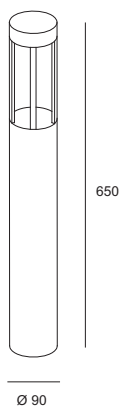

SYDNEY

LED-Pollerleuchte 5 W aus Aluminiumguss, mit hochwertiger Glasoptik und eingebautem Driver 230 V, IP54

LED-bollard luminaire 5 W made of die-cast aluminium, with high value optic lens and built-in driver 230 V, IP54

320 Lumen

IP54

CODE	TYPE	COLOUR	LAMP	POWER SUPPLY
D826	SYDNEY	grey	1x5W LED ww	incl. driver
D830	SYDNEY	graphite	1x5W LED ww	incl. driver

NEW!

YORK 200

LED-Poller- und Wandleuchte
6 W aus Aluminiumguss, mit
hochwertiger Glasoptik und
eingebautem Driver 230 V, IP54

LED-bollard and wall luminaire
6 W made of die-cast aluminium,
with high value optical lens and
built-in driver 230 V, IP54

1x6W LED ww, 360 lm
108 mm x 108 mm, H = 200 mm

D832 YORK 200 grey
D837 YORK 200 graphite