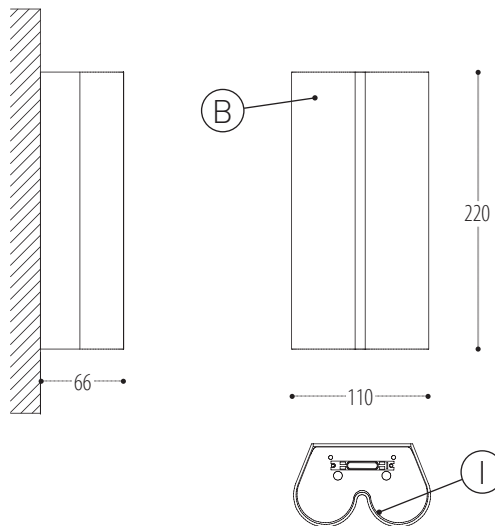

TWERKIT 2

SUSPENSION WALL
205

design Skwon for Dark

www.pinterest.com/pindark/twerkit-dark

interior
innovation
award
2015
Selection

GOOD
DESIGN
USA 2015

1090-BB(B)-071-00-I
1090-BB(B)-80500H-00-K-I

Alu | Steel