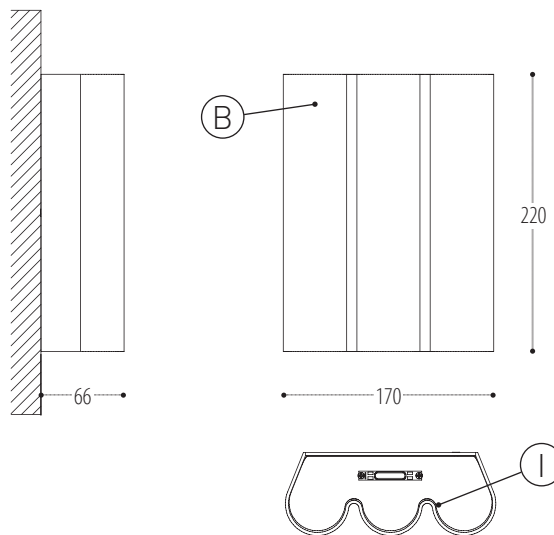

TWERKIT 3

SUSPENSION WALL
205

design Skwon for Dark

interior
innovation
award
2015
Selection

GOOD
DESIGN
USA 2015

www.pinterest.com/pindark/twerkit-dark

1091-BB(B)-071-00-I
1091-BB(B)-80500H-00-K-I

Alu | Steel

BB(B)		CCC						I				
COLORS		TYPE						INSIDE COLOR				
02	Black	071	G9		2x QT14 (MAX 50 W)				W	White		
03	White								B	Black		
100	Chocolat								G	Gold paint		
101	Soft Pink											
102	Soft Yellow											
103	Soft Blue	EFF		GG	H	K	I					
104	Soft Green	CRI • LUMENOUTPUT		REFLECTOR	COLOR TEMP.	DRIVER	INSIDE COLOR					
105	Cream	805	LED	>85 CRI • 2x 450 Lm / 700 mA / 6 W	00	N.A.	2	2700 K	0	incl./non dim	W	White
106	Blue						3	3000 K	1	excl.	B	Black
107	Yellow						4	4000 K	2	Dim 1-10 V	G	Gold paint
109	Red								3	Dali		
112	Gold paint