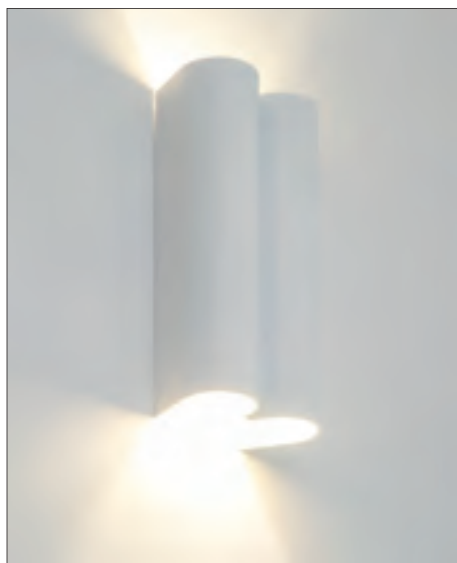

TWERKIT 2

SUSPENSION WALL
205

design Skwon for Dark

www.pinterest.com/pindark/twerkit-dark

interior
innovation
award
2015
Selection

GOOD
DESIGN
USA 2015

1090-BB(B)-071-00-I
1090-BB(B)-80500H-00-K-I

Alu | Steel