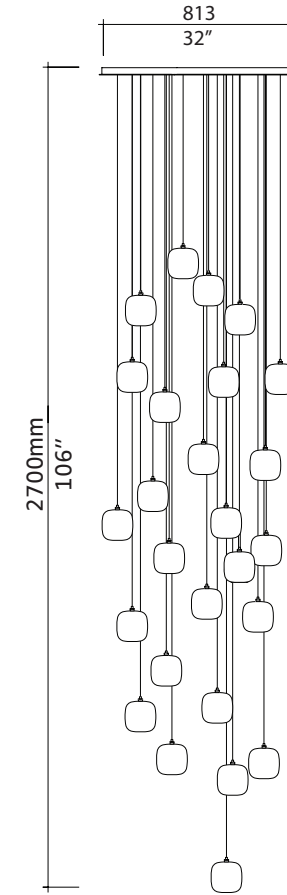

model Cubie Suspension
sizes 115
ref# 26MM.07.931.___
bulb G-4 Bi-Pin 12V - 120V/220V
26 x 20W (Standard lamp available)
G-4 Bi-Pin LED 2700K
12V - 120V/220V (optional)