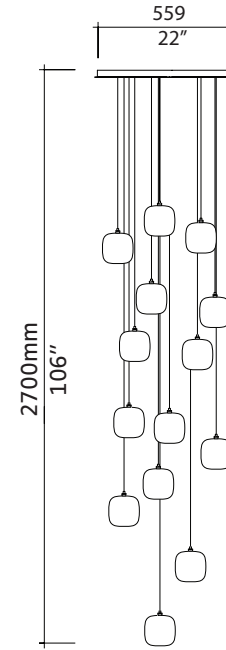

model Cubie Suspension
sizes 115
ref# 14MM.07.931.___
bulb G-4 Bi-Pin 12V - 120V/220V
14 x 20W (Standard lamp available)
G-4 Bi-Pin LED 2700K
12V - 120V/220V (optional)