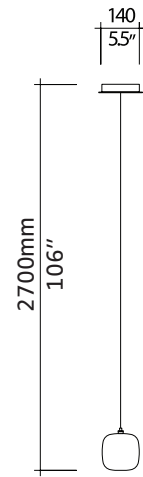

### AVAILABLE CONFIGURATIONS

See page 12 of the specification booklet for full specification details.

# CUBIE

**model** Cubie Suspension  
**sizes** 115  
**ref#** MM.07.931.\_\_\_  
**bulb** G-4 Bi-Pin 12V - 120V/220V  
 1 x 20W (Standard lamp available)  
 G-4 Bi-Pin LED 2700K  
 12V - 120V/220V (optional)

**model** Cubie Suspension  
**sizes** 115  
**ref#** 5MM.07.931.\_\_\_  
**bulb** G-4 Bi-Pin 12V - 120V/220V  
 5 x 20W (Standard lamp available)  
 G-4 Bi-Pin LED 2700K  
 12V - 120V/220V (optional)

**model** Cubie Suspension  
**sizes** 115  
**ref#** 26MM.07.931.\_\_\_  
**bulb** G-4 Bi-Pin 12V - 120V/220V  
 26 x 20W (Standard lamp available)  
 G-4 Bi-Pin LED 2700K  
 12V - 120V/220V (optional)