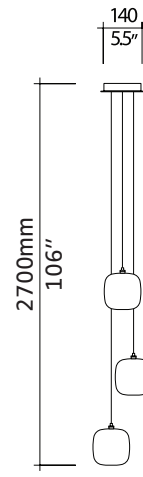

### AVAILABLE CONFIGURATIONS

See page 12 of the specification booklet for full specification details.

# CUBIE

**model** Cubie Suspension  
**sizes** 115  
**ref#** MM.07.931.\_\_\_  
**bulb** G-4 Bi-Pin 12V - 120V/220V  
 1 x 20W (Standard lamp available)  
 G-4 Bi-Pin LED 2700K  
 12V - 120V/220V (optional)

**model** Cubie Suspension  
**sizes** 115  
**ref#** 3MM.07.931.\_\_\_  
**bulb** G-4 Bi-Pin 12V - 120V/220V  
 3 x 20W (Standard lamp available)  
 G-4 Bi-Pin LED 2700K  
 12V - 120V/220V (optional)

**model** Cubie Suspension  
**sizes** 115  
**ref#** 26MM.07.931.\_\_\_  
**bulb** G-4 Bi-Pin 12V - 120V/220V  
 26 x 20W (Standard lamp available)  
 G-4 Bi-Pin LED 2700K  
 12V - 120V/220V (optional)