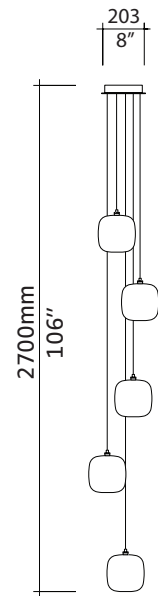

### AVAILABLE CONFIGURATIONS

See page 12 of the specification booklet for full specification details.

# CUBIE

**model** Cubie Suspension  
**sizes** 115  
**ref#** MM.07.931.\_\_\_  
**bulb** G-4 Bi-Pin 12V - 120V/220V  
 1 x 20W (Standard lamp available)  
 G-4 Bi-Pin LED 2700K  
 12V - 120V/220V (optional)

**model** Cubie Suspension  
**sizes** 115  
**ref#** 3MM.07.931.\_\_\_  
**bulb** G-4 Bi-Pin 12V - 120V/220V  
 3 x 20W (Standard lamp available)  
 G-4 Bi-Pin LED 2700K  
 12V - 120V/220V (optional)

**model** Cubie Suspension  
**sizes** 115  
**ref#** 5MM.07.931.\_\_\_  
**bulb** G-4 Bi-Pin 12V - 120V/220V  
 5 x 20W (Standard lamp available)  
 G-4 Bi-Pin LED 2700K  
 12V - 120V/220V (optional)