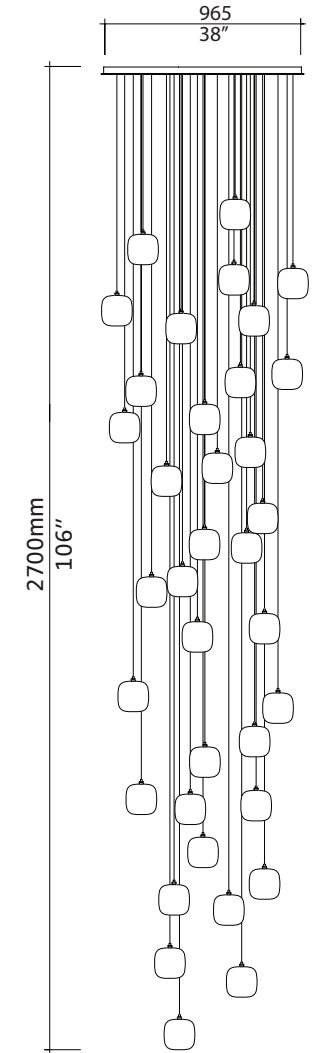

model Cubie Suspension
sizes 115
ref# 36MM.07.931.___
bulb G-4 Bi-Pin 12V - 120V/220V
36 x 20W (Standard lamp available)
G-4 Bi-Pin LED 2700K
12V - 120V/220V (optional)

CRYSTAL COLOUR OPTIONS