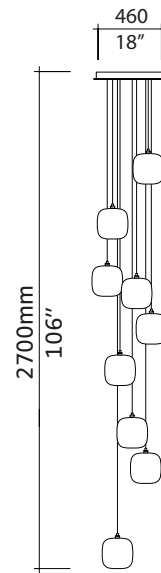

### AVAILABLE CONFIGURATIONS

See page 12 of the specification booklet for full specification details.

# CUBIE

**model** Cubie Suspension  
**sizes** 115  
**ref#** MM.07.931.\_\_\_  
**bulb** G-4 Bi-Pin 12V - 120V/220V  
 1 x 20W (Standard lamp available)  
 G-4 Bi-Pin LED 2700K  
 12V - 120V/220V (optional)

**model** Cubie Suspension  
**sizes** 115  
**ref#** 3MM.07.931.\_\_\_  
**bulb** G-4 Bi-Pin 12V - 120V/220V  
 3 x 20W (Standard lamp available)  
 G-4 Bi-Pin LED 2700K  
 12V - 120V/220V (optional)

**model** Cubie Suspension  
**sizes** 115  
**ref#** 5MM.07.931.\_\_\_  
**bulb** G-4 Bi-Pin 12V - 120V/220V  
 5 x 20W (Standard lamp available)  
 G-4 Bi-Pin LED 2700K  
 12V - 120V/220V (optional)