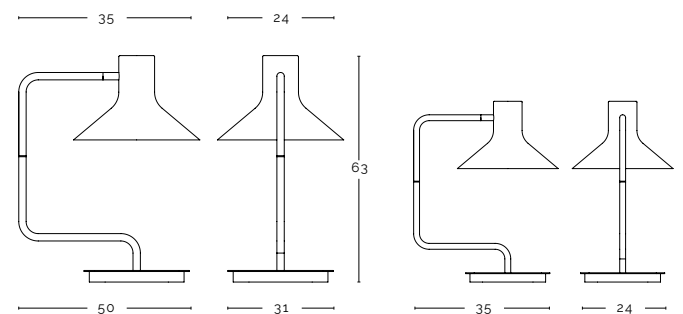

Sorgente luminosa/Light source:
 Ø31: 1x11W LED Ø 55mm 220Vac 3000K 675Lm En. class A
 Ø24: 1x7W LED Ø42mm 220Vac 3000K 430Lm En. class A

Lampada orientabile sulla base, sullo stelo e sulla cupola.
 Orientable fitting on the base, on the tube and on the shade.